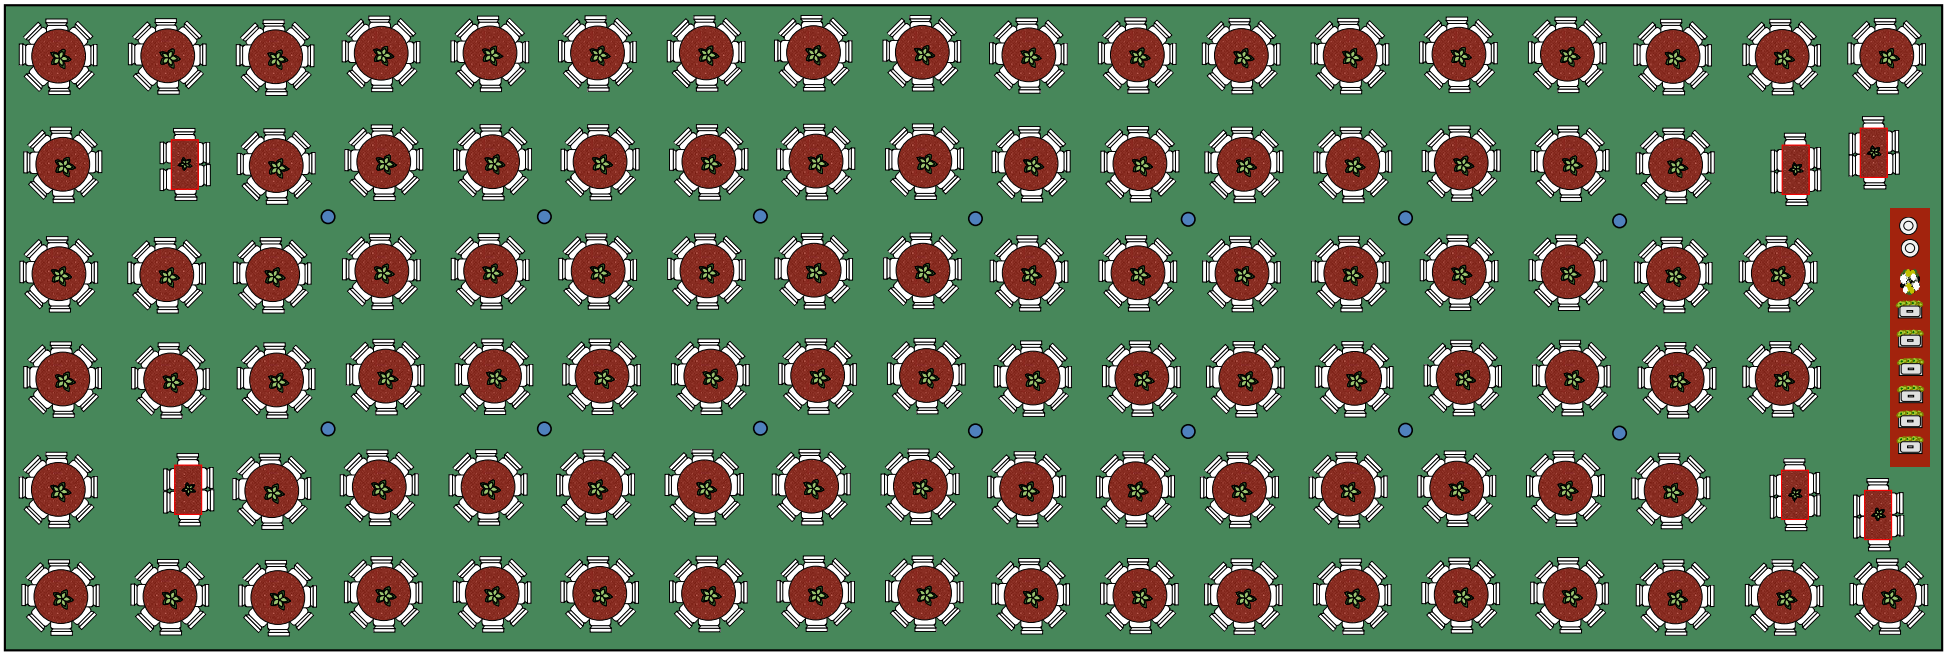

60' x 180' Banquet seating floor plan

Blue dots = Center pole position

836 Seating capacity with buffet line shown  
MAX Banquet Seating is 900